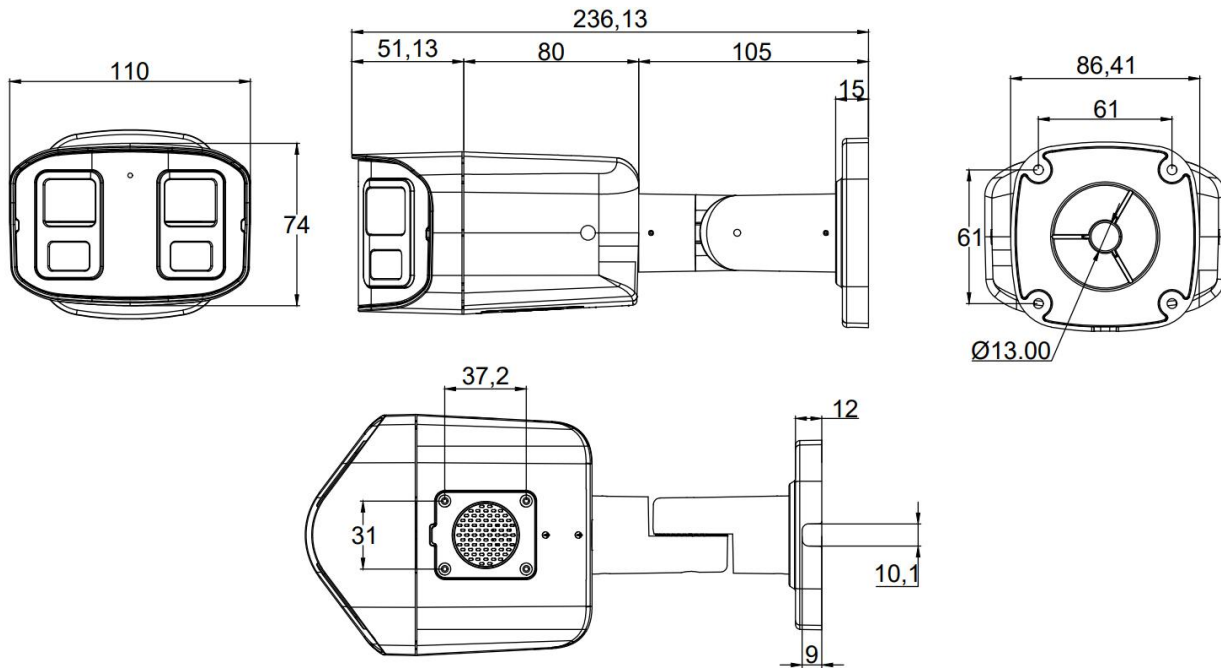

Model:LDSW738ADB99GA

8MP Panoramic Dual Lens Smart light Two-way Audio IP Camera

Features:

- 1/2.7" CMOS sensor
- 8MP wide-view resolution 4096 x 1944P (19:9)
- 180 °wide-angle
- Low illumination 0.01Lux
- Day/Night, AWB/MWB, BLC, HLC, 2D/3D-DNR, Shutter,
- D-WDR, Mirror , Defogging
- Multiply Style OSD Overlay, Motion Detection, Privacy Mask

Technical Specifications:

Model	LDSW738ADB99GA
Camera	
Image Sensor	1/2.7" GC5623 CMOS x2
Effective Pixels	8 megapixels
Electronic Shutter	AUTO, 1/25s ~ 1/100000s
Min. Illumination	0.01Lux@F1.2(AGC ON)
Day/Night	Auto/Color/(B/W)/Timing
WDR	Digital WDR
White Balance	Auto/Manual
BLC /HLC	Support
DNR	2D/3D DNR
Other	Human body and Vehicle detection ,AGC,Motion Detection,Privacy Mask,Flip ,OSD overlay
Encode	
Video Standard	H.264/H.265/H.265+
Video Resolution	MainStream:20fps@4096x1944P Sub stream: 20fps@1024x480
Video Bitrates	512Kbps - 8Mbps, VBR/CBR
Audio Standard	G.711-u/G.711-a/AAC
Built-in Mic	Yes

Built-in Speaker	Yes, Two-way audio
Smart Detection	Human body and Vehicle Detection
Led and distance	
Led	2pcs warm-light Led + 3pcs IR Array Led
IR Distance	20-30 M
White light Distance	20-30 M
Lens	
Focal length	2*F1.6 2.8 mm fixed lens
FOV	180°
Other Functions	
With SD card slot ,support UP to 512GB SD card,with reset button	
Network Services	
Protocol	HTTP/RTSP/FTP/SMTP/DHCP/NTP/NFS, etc.
P2P	Yes
Web	IE , Firefox,Edge, Google Chrome etc.
Media	CMS, Android, IOS
ONVIF	17.06 compatible
General	
Network Port	1-RJ45, 100Mbps, POE optional
Power Supply	12 VDC \pm 10%
Power Consumption	< 10 W
Operating Temp.	-30°C-(+60)°C, 10%-90%RH