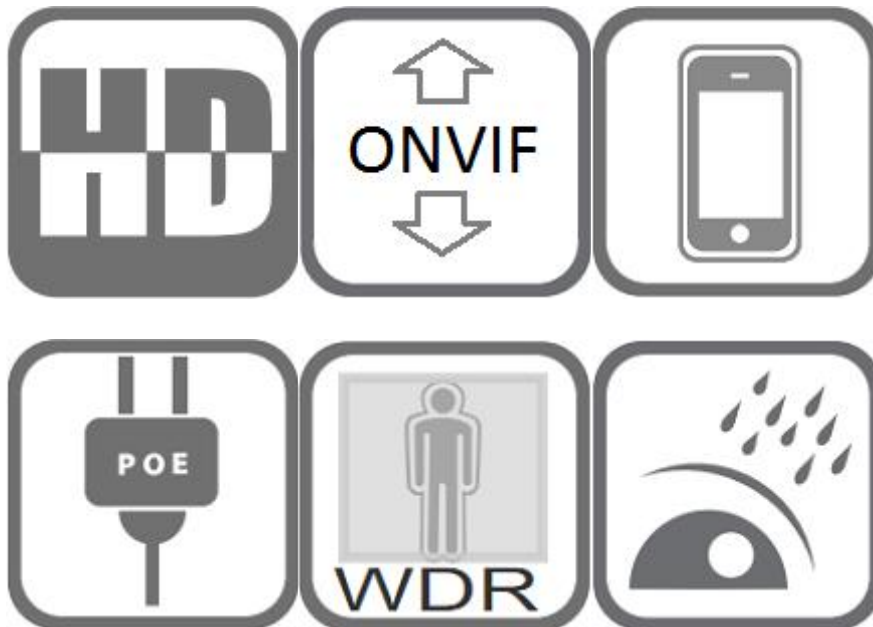

Model:LDSW738ADB99GA

8MP Panoramic Dual Lens Smart light Two-way Audio IP Camera

Features:

- 1/2.7" CMOS sensor
- 8MP wide-view resolution 4096 x 1944P (19:9)
- 180 °wide-angle
- Low illumination 0.01Lux
- Day/Night, AWB/MWB, BLC, HLC, 2D/3D-DNR, Shutter,
- D-WDR, Mirror , Defogging
- Multiply Style OSD Overlay, Motion Detection, Privacy Mask

- RTSP and Onvif 17.06 compatible with many third-party NVR
- H.264/H.265 dual-stream media server
- Easy-to-use P2P Cloud service
- Support user authentication, video data encryption
- Support Alarm Snapshot to Email and FTP
- Multiply WEB browser IE,Firefox 32bit ESR, Edge,Google Chrome,PC Client, Mobile APP remote access
- RJ45 100mbps network port, IEEE802.3af PoE
- Lightning protection 4000V
- Strong water-proof housing, IP66
- 2 pcs Warm light + 3 pcs IR Array leds,IR distance:25-30M,White light distance:25-30M,Three light Modes:
 Mode 1: Smart Dual Light
 Mode 2: Pure Infrared Light
 Mode 3: Pure White Light
- 2*F1.6 2.8 mm fixed lens
- Built-in Mic and speaker two-way audio
- With SD card slot ,support UP to 512GB SD card
- With reset button

Built-in Speaker	Yes, Two-way audio
Smart Detection	Human body and Vehicle Detection
Led and distance	
Led	2pcs warm-light Led + 3pcs IR Array Led
IR Distance	20-30 M
White light Distance	20-30 M
Lens	
Focal length	2*F1.6 2.8 mm fixed lens
FOV	180°
Other Functions	
With SD card slot ,support UP to 512GB SD card,with reset button	
Network Services	
Protocol	HTTP/RTSP/FTP/SMTP/DHCP/NTP/NFS, etc.
P2P	Yes
Web	IE , Firefox,Edge, Google Chrome etc.
Media	CMS, Android, IOS
ONVIF	17.06 compatible
General	
Network Port	1-RJ45, 100Mbps, POE optional
Power Supply	12 VDC \pm 10%
Power Consumption	< 10 W
Operating Temp.	-30°C-(+60)°C, 10%-90%RH