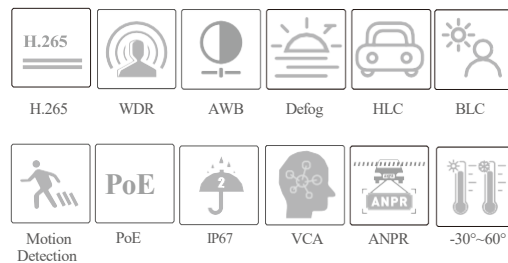

## SPECIFICATIONS

Specifications	Model	LDSYC-9443A3BH-LR
<b>Camera</b>		
Image Sensor	1 / 1.8" CMOS	
Image Size	2592 × 1520	
Electronic Shutter	Manual or auto; manual: 1 / 1 s ~ 1 / 10000ths	
Iris Type	DC Iris	
Min. Illumination	0.0007 lux@F1.3,AGC ON; 0 lux with IR 0.001 lux@F1.6, AGC ON; 0 lux with iR	
Lens	2.8~12mm@F1.3, motorized	8~32mm@F1.6, motorized
Field of View	Horizontal:100.4°~49°; Vertical: 57°~29°; Diagonal: 117.5°~56°	Horizontal: 41°~15.5°; Vertical: 23°~9.5°; Diagonal: 46.5°~18°
Lens Mount	Integrated	
Recommended ANPR Distance	3~8m	7~30m
Wide Dynamic Range	120dB	
BLC	Yes	
HLC	Yes	
Defog	Yes	
Digital NR	3D DNR	
S/N Ratio	≥50dB	
Angle Adjustment	Pan: 0°~360°; Tilt:0°~90°; Rotation: 0°~360°	
<b>Image</b>		
Video Compression	Main stream: H.265+ / H.265 / H.264+ / H.264 Sub stream: H.265+ / H.265 / H.264+ / H.264 / MJPEG Third stream: H.265+ / H.265 / H.264+ / H.264 / MJPEG	
H.264 Compression Standard	Baseline Profile/Main Profile/High Profile	
Resolution	4MP (2592 ×1520 ), 2K (2560 ×1440), 3MP(2304 ×1296),1080P(1920 ×1080), 720P (1280 ×720 ), D1, CIF	
Main Stream	4MP/2K/3MP/1080P( 60Hz :1 ~ 30fps; 50Hz : 1 ~ 25fps ) HFR Mode: 1080P(60Hz: 1~60fps; 50Hz: 1~50fps)	
Sub Stream	720P/D1/CIF ( 60Hz :1 ~ 30fps; 50Hz : 1 ~ 25fps )	
Third Stream	D1/CIF ( 60Hz :1 ~ 30fps; 50Hz : 1 ~ 25fps )	
Bit Rate	64 Kbps ~ 8 Mbps	
Bit Rate Type	VBR / CBR	
Audio Compression	G711A / U	
Image Settings	ROI, Saturation, Brightness, Hue, Contrast,Wide Dynamic, Sharpness, Image Mirror, Image Flip, NR,etc. adjustable through client software or web browser	
ROI	Each ROI to be configured separately	
<b>Interfaces</b>		
Network	RJ 45 10M/100M self-adaptive Ethernet port	
Video Output	CVBS output (BNC× 1)	
Audio	1CH audio input; 1CH audio output	
Storage	Built-in micro SD card slot; up to 256GB	
Reset	Yes	
Alarm	1CH alarm input; 1CH alarm output	
RS 485	Yes	
Wiegand	Yes (26bit)	
<b>Functions</b>		
Remote Monitoring	Web Browser/NVMS2.0/NVR/mobile APP	
Web Browser	IE11(plugin-in required)/Chrome 89.0+/Edge 89.0+/Firefox 87.0+/Safari 14.0+	
Online Connection	Support simultaneous monitoring for up to 10 users; Support multi-stream real time transmission	
Network Protocol	UDP, IPv4, IPv6, DHCP, NTP, RTSP, RTP, RTMP, RTCP, PPPoE, DDNS, SMTP, FTP, SNMP,HTTP, HTTP POST,802.1x, UPnP, HTTPs, QoS	
Interface Protocol	ONVIF	
Storage	Network remote storage; micro SD card storage	
Smart Alarm	Motion detection, sensor alarm, SD card error, SD card full, IP address conflict, cable disconnection	
Intelligent Analytics	License plate recognition, video exception detection	
Security	Video encryption, firmware encryption, HTTPs encryption, configuration encryption, illegal login lock, IP address filtering, 802.1x authentication,	