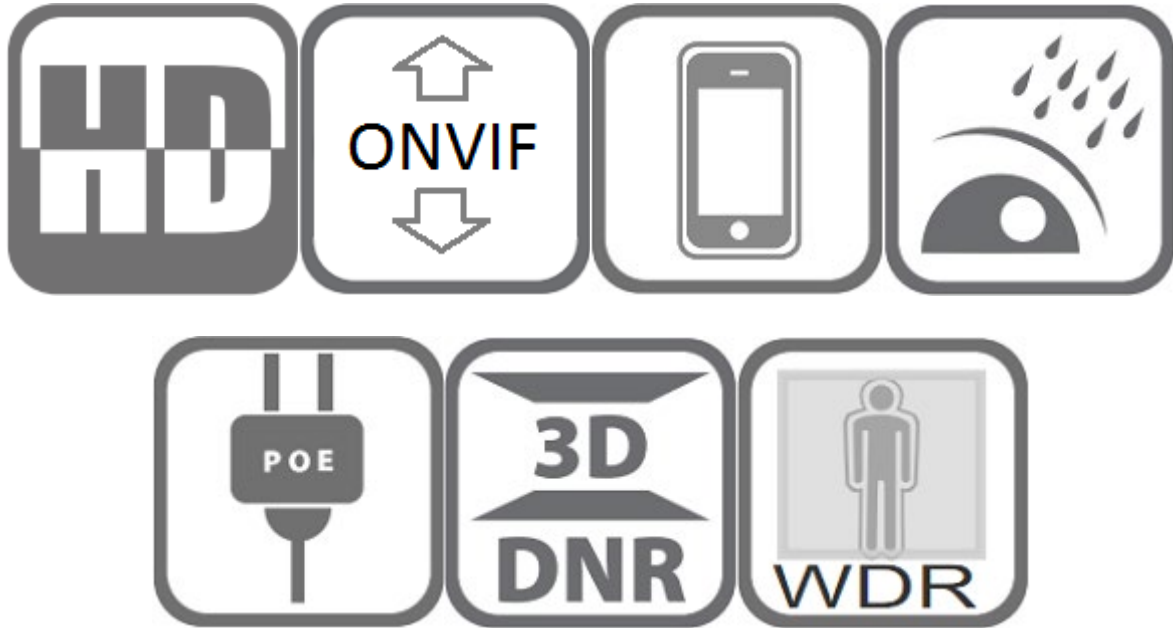

6MP Dual Lights Fixed Lens Mini Turret IP POE Camera

Model: LDS6MD93BA-DL

Features:

- ❖ 1/2.8" Sony IMX335 CMOS sensor
- ❖ Full HD resolution 3072x2048P
- ❖ Ultra low illumination 0.01Lux
- ❖ Day/Night (ICR), AWB, AGC, BLC, 2D/3D-DNR, IR-CUT
- ❖ D-WDR, Motion Detection, Privacy Mask, Mirror
- ❖ RTSP and Onvif 17.06 compatible
- ❖ H.265/H.264 dual-stream media server
- ❖ Easy-to-use P2P Cloud service
- ❖ Multi web browser, PC Client, mobile APP remote access
- ❖ Lightning protection 4000V
- ❖ RJ45 100mbps network port, IEEE802.3af PoE
- ❖ Strong water-proof housing, IP67
- ❖ 2 pcs Warm Light + 2 pcs IR LEDs, Light distance:25-30M
- ❖ HD 2.8mm F1.6 lens
- ❖ Human body/vehicle detection
- ❖ [Colorful Imaging when detect human at night](#)