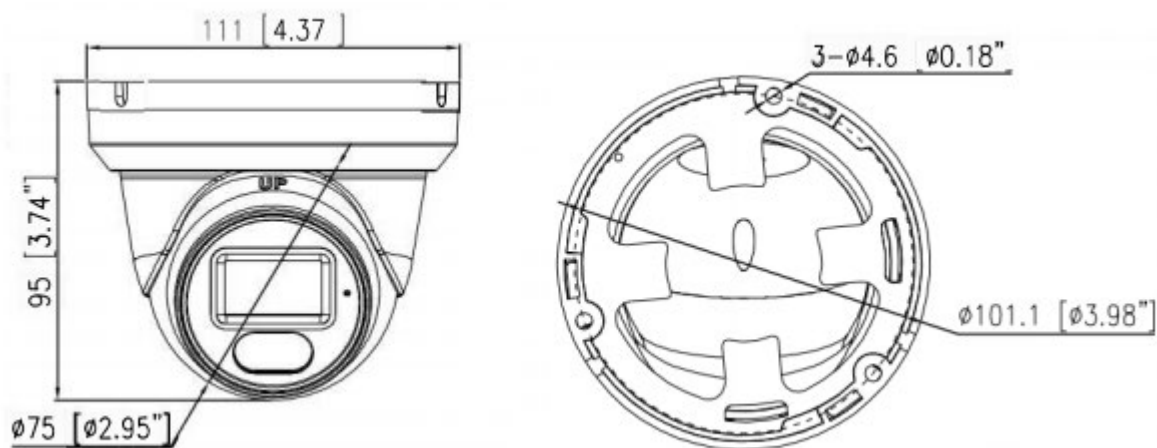

6MP Dual Lights Fixed Lens Mini Turret IP POE Camera

Model: LDS6MD93BA-DL

Features:

- ❖ 1/2.8" Sony IMX335 CMOS sensor
- ❖ Full HD resolution 3072x2048P
- ❖ Ultra low illumination 0.01Lux
- ❖ Day/Night (ICR), AWB, AGC, BLC, 2D/3D-DNR, IR-CUT
- ❖ D-WDR, Motion Detection, Privacy Mask, Mirror
- ❖ RTSP and Onvif 17.06 compatible
- ❖ H.265/H.264 dual-stream media server
- ❖ Easy-to-use P2P Cloud service
- ❖ Multi web browser, PC Client, mobile APP remote access
- ❖ Lightning protection 4000V
- ❖ RJ45 100mbps network port, IEEE802.3af PoE
- ❖ Strong water-proof housing, IP67
- ❖ 2 pcs Warm Light + 2 pcs IR LEDs, Light distance:25-30M
- ❖ HD 2.8mm F1.6 lens
- ❖ Human body/vehicle detection
- ❖ [Colorful Imaging when detect human at night](#)