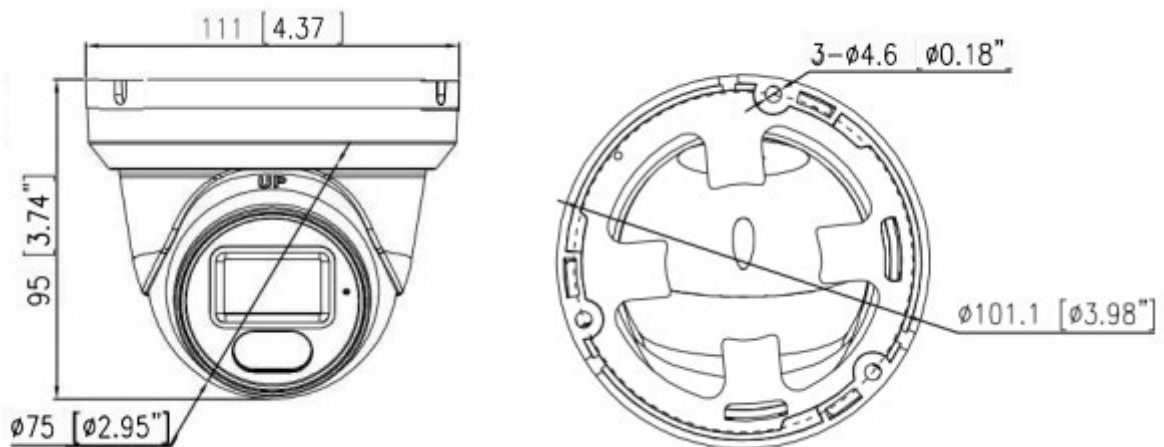

## 8MP UHD Dual-light Mini Fixed lens Turret PoE IP Camera

---

## Features:

- ❖ 1/2.7" CMOS sensor
- ❖ 8MP HD resolution 3840×2160 4K output
- ❖ Ultra low illumination 0.01Lux
- ❖ Day/Night (ICR), AWB, 2D/3D-DNR, IR-CUT
- ❖ D-WDR, Motion Detection, Privacy Mask, Flip
- ❖ RTSP and Onvif 17.06 compatible
- ❖ H.265/H.264 dual-stream media server
- ❖ Easy-to-use P2P Cloud service
- ❖ Multi web browser, PC Client, mobile APP remote access
- ❖ RJ45 100Mbps network port, IEEE802.3af PoE
- ❖ Lightning protection 4000V
- ❖ Strong water-proof housing, IP67
- ❖ 2 pcs IR&warm-light Led, Light distance 20-30 meters
- ❖ HD 2.8mm F1.6 fixed lens